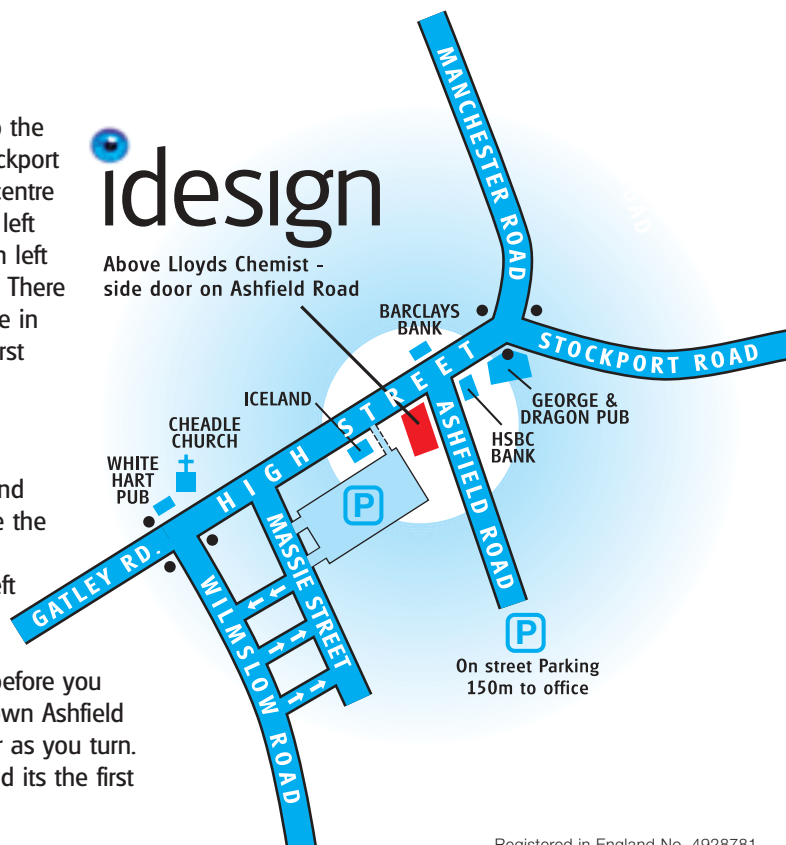

Parking:

Parking is available a little further down Ashfield Road.

Registered in England No. 4928781

Registered Office:
349 Bury Old Road, Prestwich,
Manchester M25 1PY