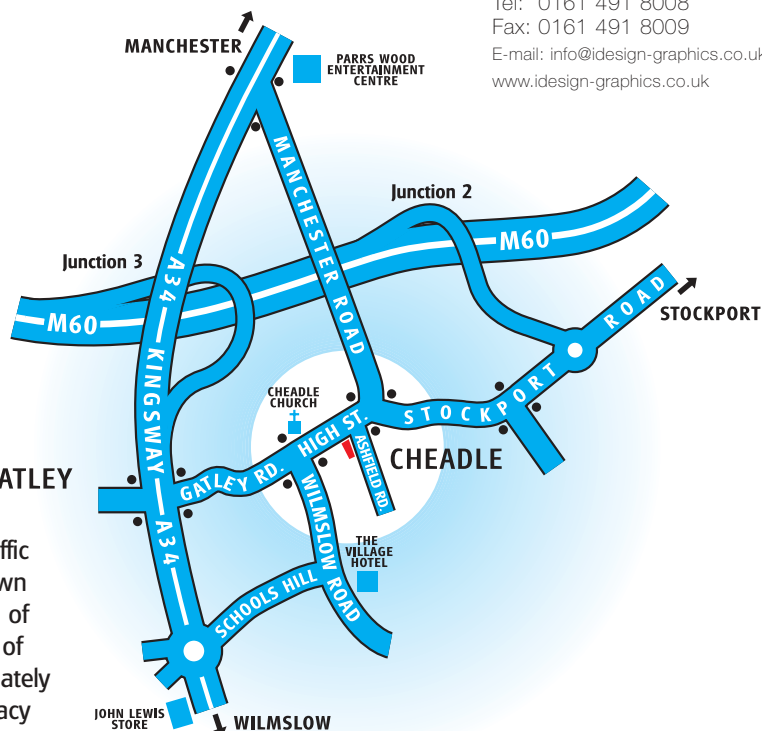

Directions from Manchester:

Leave Manchester heading south on Kingsway A34, and continue until you reach the Parrs Wood Entertainment Centre on your left. Turn left at the traffic lights just as you pass the Entertainment Centre, down Manchester Road. This will bring you into the centre of Cheadle. Turn right at the traffic lights at the bottom of Manchester Road onto High Street and then immediately turn left into Ashfield Road. There is a Lloyds Pharmacy on one corner and a HSBC Bank on the other. We are in the two floors above Lloyds Pharmacy and its the first door on the right you come to down Ashfield Road.

Directions from Stockport M60:

Leave the M60 at Junction 2, and continue down to the roundabout. Turn right at the roundabout down Stockport Road. You will come to a set of traffic lights in the centre of Cheadle, with the George & Dragon pub on your left hand side. Go straight on at the lights and then turn left just after the George & Dragon down Ashfield Road. There is a Lloyds Pharmacy on the opposite corner. We are in the two floors above Lloyds Pharmacy and its the first door on the right you come to down Ashfield Road.

Directions from Wilmslow:

Leave Wilmslow heading north on Kingsway A34, and continue until you reach the Cheadle turn off, where the John Lewis store is signposted. Turn right at the roundabout and continue down Schools Hill. Turn left onto Wilmslow Road at the bottom of Schools Hill and this will lead you into the centre of Cheadle. When you come to the traffic lights turn right. Just before you come the next set of main traffic lights turn right down Ashfield Road. You will see a Lloyds Pharmacy on the corner as you turn. We are in the two floors above Lloyds Pharmacy and its the first door on the right you come to down Ashfield Road.